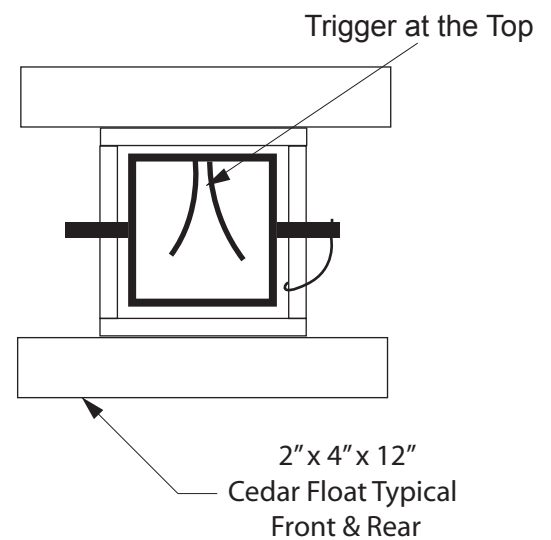

Front View

Fur Harvesters
AUCTION INC.