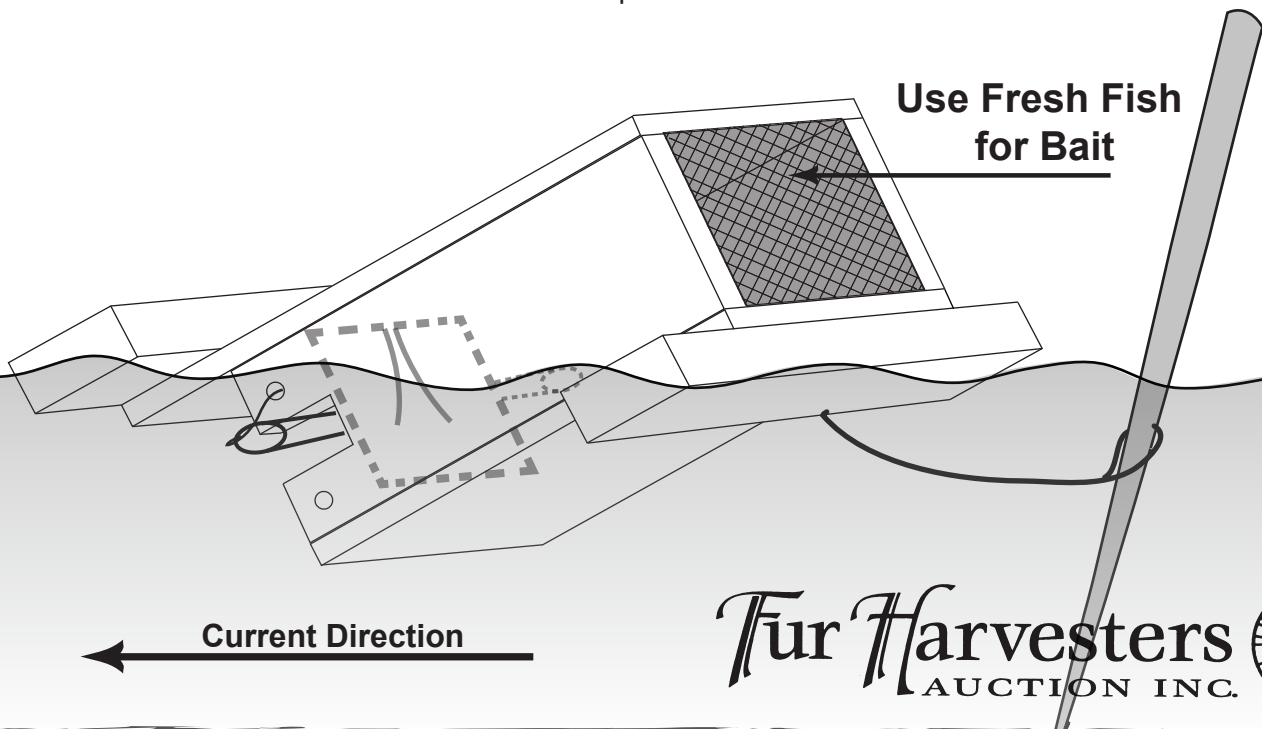

Front View

Fur Harvesters
AUCTION INC.