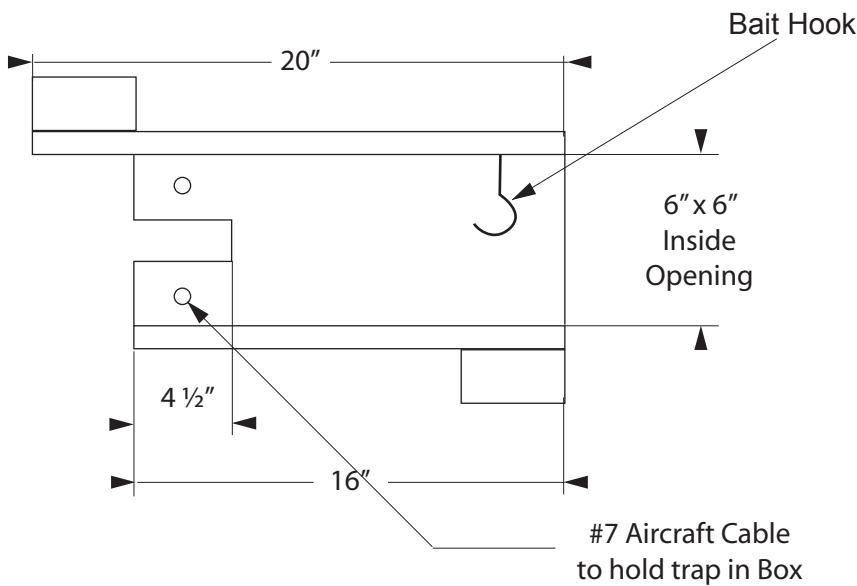

Floating Mink Box Set

The floating mink box is designed to target mink and avoid the problem of water levels rising and falling. The set is anchored in the water and the box is allowed to rise and fall with the water level. This set is ideal for creeks and rivers with a current, thus allowing the set to be functional after freeze-up.

Side View